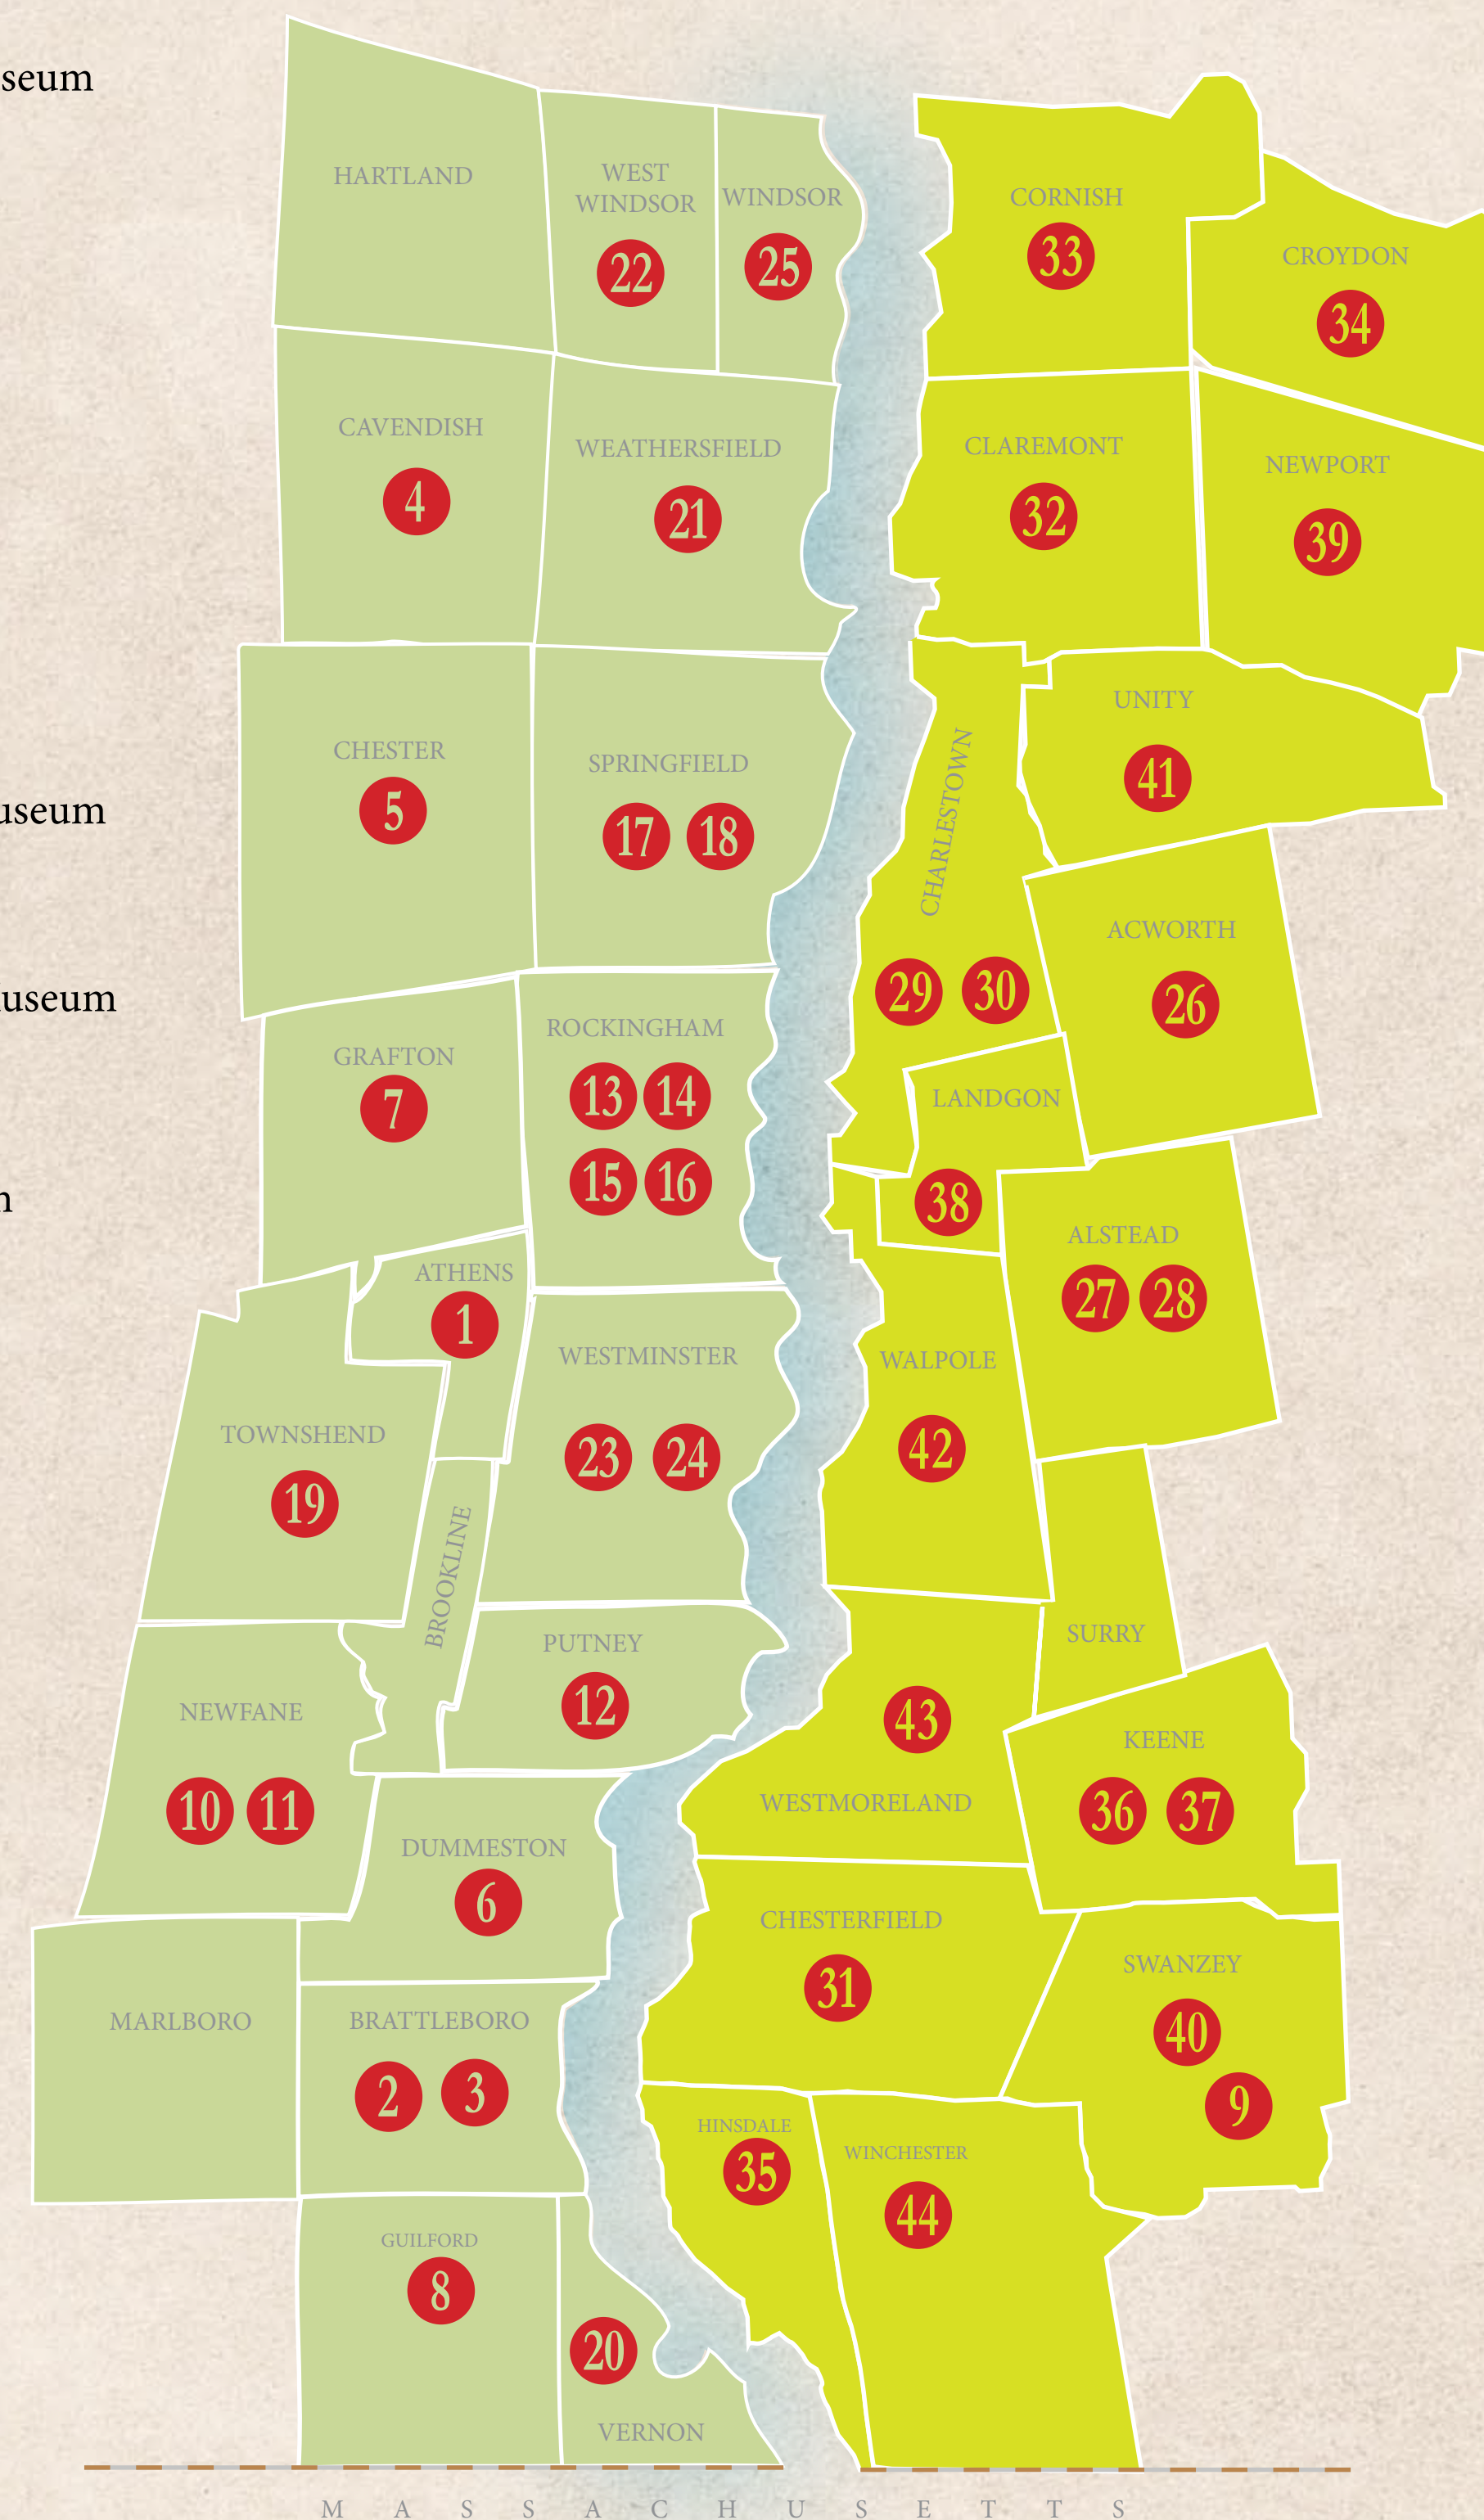

#### Vernon

20. Vernon Historians Museum  
vernonvt.org/history

#### Weathersfield

21. Weathersfield Historical Society and Museum  
weathersfieldvt.org/historical-society

#### West Windsor

22. West Windsor Historical Society and Museum  
wwhs-vt.org

### NEW HAMPSHIRE